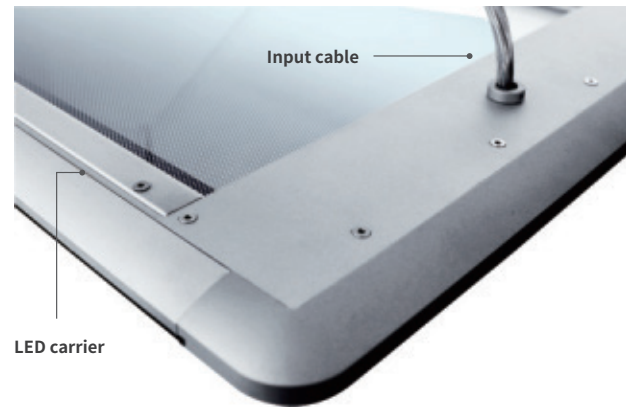

Archiline 阿奇尔

Archiline achieves a unique aesthetic effect, and people-orientedly lightens the international premium shaping of Gleming's German industrial design. Combining unique design aesthetics and human-centered lighting, it floats in the air like magic. The 15mm height is very flat, and the soft light is adjustable by light brightness and color temperature. The light sensor automatically adjusts to a comfortable light according to the daylight process of spring, summer, autumn and winter surroundings. The color temperature and brightness of the light can be controlled through the APP. The 10-second switch brings a gradual and soft light that occurs to people unknowingly. The 4:6 indirect and direct light makes the whole light better and more comfortable.

阿奇尔获得了独特的美学效果，以人为本点亮了 Gleming 德国工业设计的国际溢价塑造。结合了独特的设计美学和人类中心照明，犹如魔术似的漂浮在空中，15mm 高度非常平坦，柔和的光线具有可调光亮度可调节色温，光感应遵循春夏秋冬的日光过程自动调适舒适的灯光环境。所有功能可以通过 APP 操作灯光的色温与亮度，10 秒的开关带来渐变柔和的灯光在人们不知不觉时发生，上下发光 4:6 令到整个灯光效果更佳舒适。

**Ultra slim unbelievable flat
Aesthetic design**

The ultra-slim LED pendant light combines unique design with groundbreaking lighting, control technology and a intuitive operating concept. Due to the right functionality, Archiline could be used for every application - no matter in foyers, offices, clinics, hotels, restaurants or private living worlds.

Aesthetic design

It could serve as an excellent decorative element besides providing light for interior architectures

Functional & Smart

With Archiline CASAMBI module, it is possible to tablet the light infinitely from 100% to 0% via bluetooth. The CASAMBI wireless push-button XPress is optional. Up to 4 lights can be switched and dimmed independently.