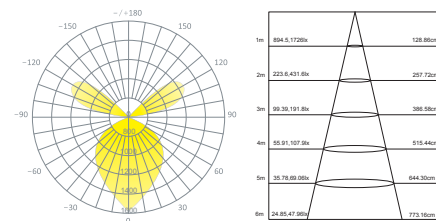

Luminescence Ratio

Indirect/Direct
40%/60%

Parameter list

CRI	CCT	SDCM	UGR	Voltage	Frequency	Operation	IP Protection	Environment used	Efficacy	Luminous angle (Average beam angle)
90+	4000K	≤ 3	19	220-240V	50/60Hz	-35°C ~45°C	IP20	Indoor	90lm/w	Up150° / Down120°